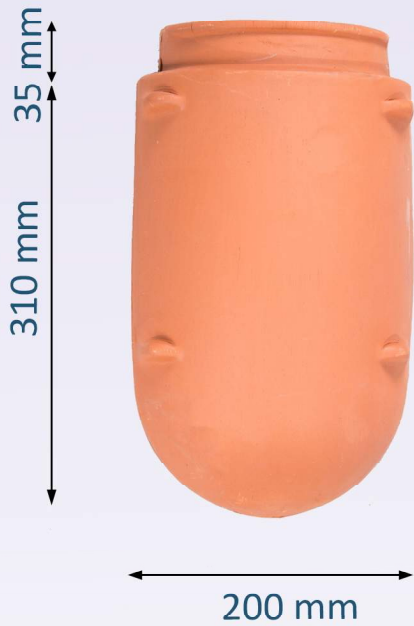

Technical Details

weight	(0.05±) 3.25 Kg
units/m	2.5 pcs
weight/m	≈ 8.12 Kg

Données Techniques

poids	(0.05±) 3.25 Kg
unités/m	2.5 pcs
poids/m	≈ 8.12 Kg

glazed colors

natural color

9200003
Green

9200002
Red

Ending Ridge Tile

Technical Details

weight	(0.05±) 2.5 Kg
units	1 pcs

Données Techniques

poids	(0.05±) 2.5 Kg
unités	1 pcs

glazed colors

natural color

93100008
Green