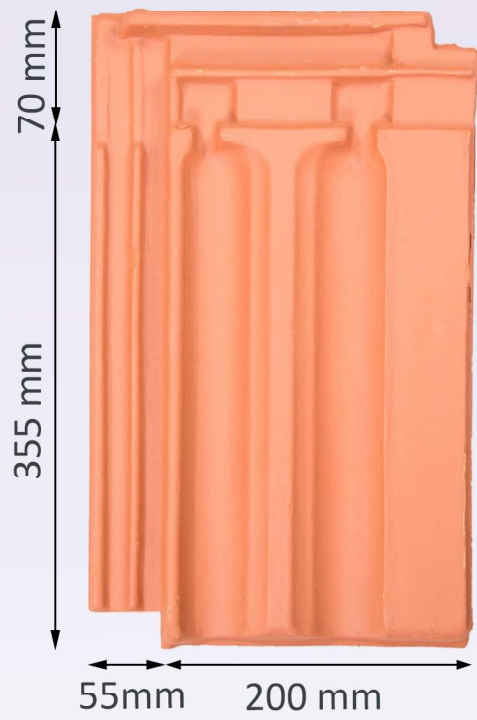

Tabarestan Tile

Clay Tile - Marseille Design

Technical Details

weight	(0.05±) 3.50 Kg
units/m ²	14 pcs
weight/m ²	≈ 49 Kg

Données Techniques

poids	(0.05±) 3.50 Kg
unités/m ²	14 pcs
poids/m ²	≈ 49 Kg

glazed colors

Technical Details

weight	(0.05±) 3.25 Kg
units/m	2.5 pcs
weight/m	≈ 8.12 Kg

Données Techniques

poids	(0.05±) 3.25 Kg
unités/m	2.5 pcs
poids/m	≈ 8.12 Kg

glazed colors

natural color

9200003
Green

9200002
Red