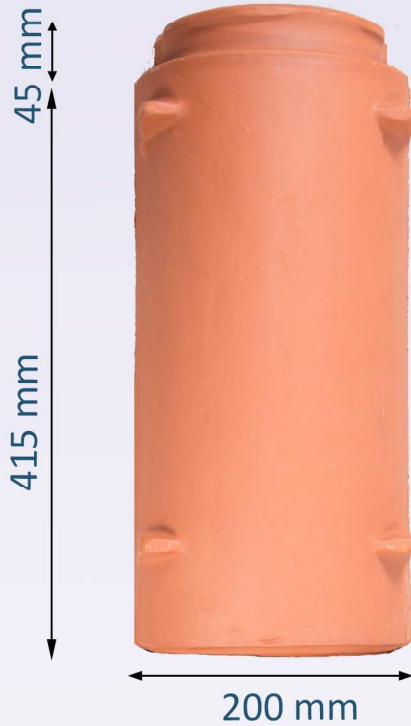

Tabarestan Tile

Clay Tile - Marseille Design

Technical Details

weight	(0.05±) 3.50 Kg
units/m ²	14 pcs
weight/m ²	≈ 49 Kg

Données Techniques

poids	(0.05±) 3.50 Kg
unités/m ²	14 pcs
poids/m ²	≈ 49 Kg

glazed colors

Technical Details

weight	(0.05±) 3.25 Kg
units/m	2.5 pcs
weight/m	≈ 8.12 Kg

Données Techniques

poids	(0.05±) 3.25 Kg
unités/m	2.5 pcs
poids/m	≈ 8.12 Kg

glazed colors

natural color

9200003
Green

9200002
Red